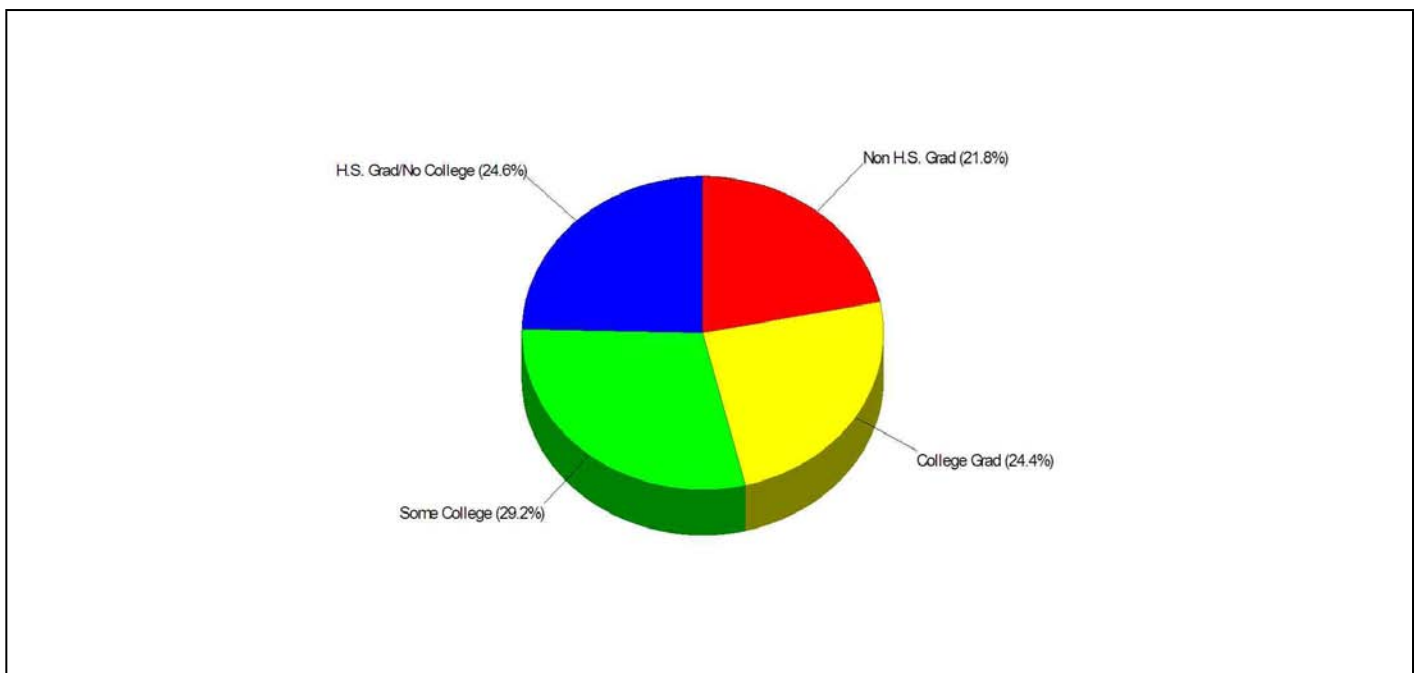

Parent Education Level FOR SALIDA UNION ELEMENTARY

Prepared by Irene Lai Chan, REALTOR®