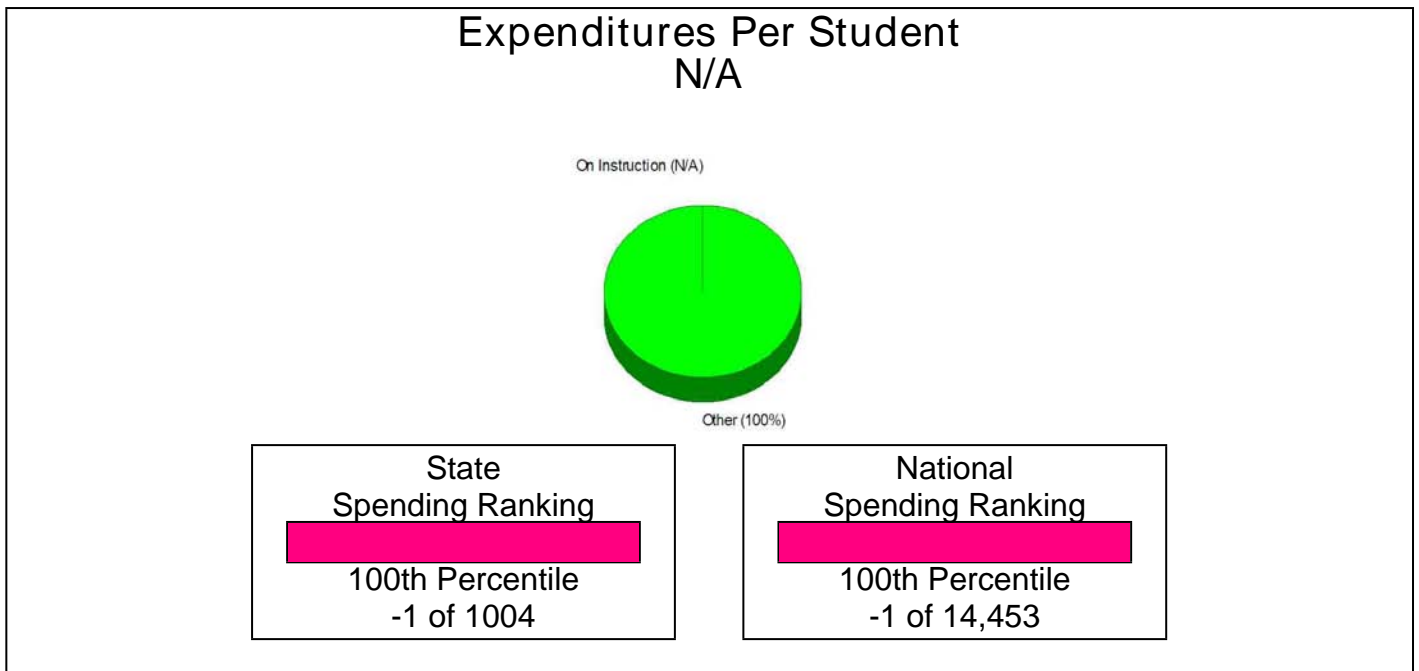

School Expenditures FOR MODESTO CITY HIGH

Expenditures Per Student
N/A