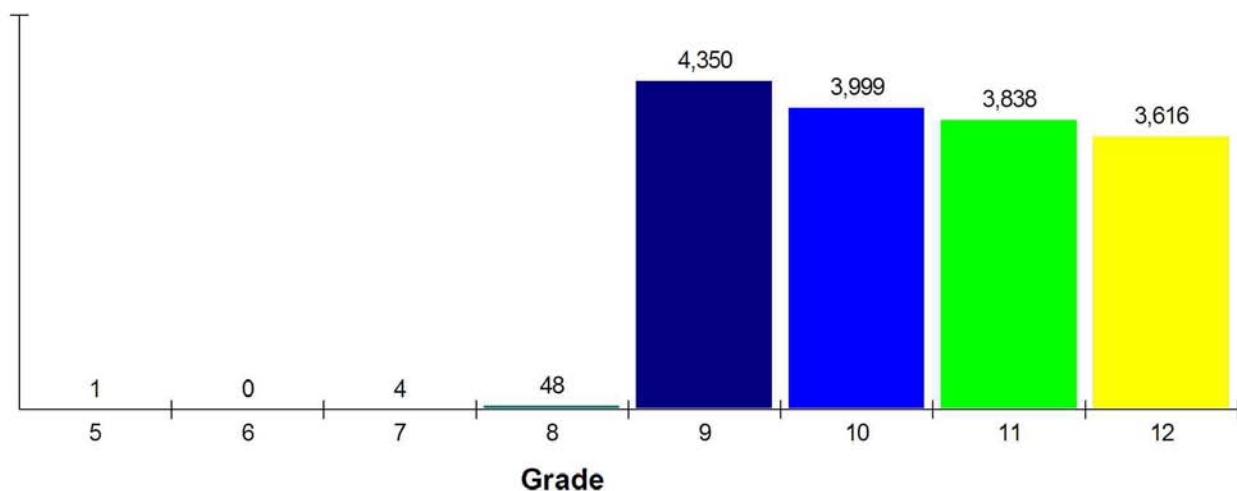

General Facts FOR MODESTO CITY HIGH

MODESTO CITY HIGH
426 LOCUST ST.
MODESTO, CA 95351

Type:	(209)576-4011	Union Component Local District
Grade Range:		5 - 12
Schools:		6
Teacher:		625
Students:		15,856
Student/Teacher Ratio:		25.4 To 1
Student/Librarian Ratio:		2,687.5 To 1
Secondary Student/Guidance Ratio:		496.9 To 1

Student Enrollment By Grade FOR MODESTO CITY HIGH

Total Enrollment = 15,856

National Enrollment Ranking: 561 of 15,679 (96th Percentile)
State Enrollment Ranking: 109 of 1,055 (89th Percentile)