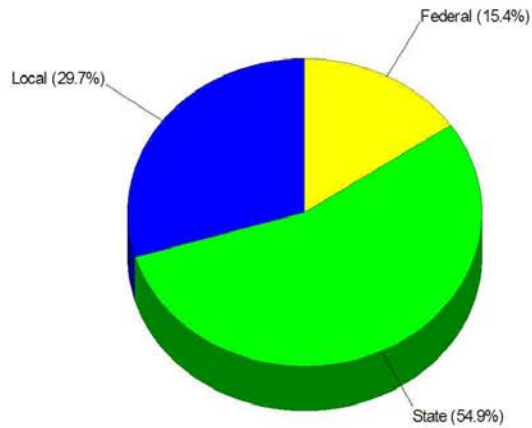

School Funding FOR SALIDA UNION ELEMENTARY