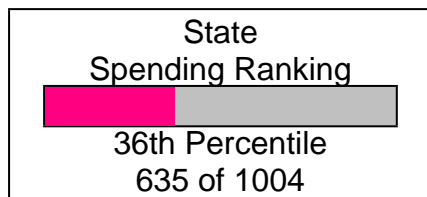

High School Statistics FOR SALIDA UNION ELEMENTARY

Information Not Available For This Area

School Expenditures FOR SALIDA UNION ELEMENTARY

Expenditures Per Student
$7,191