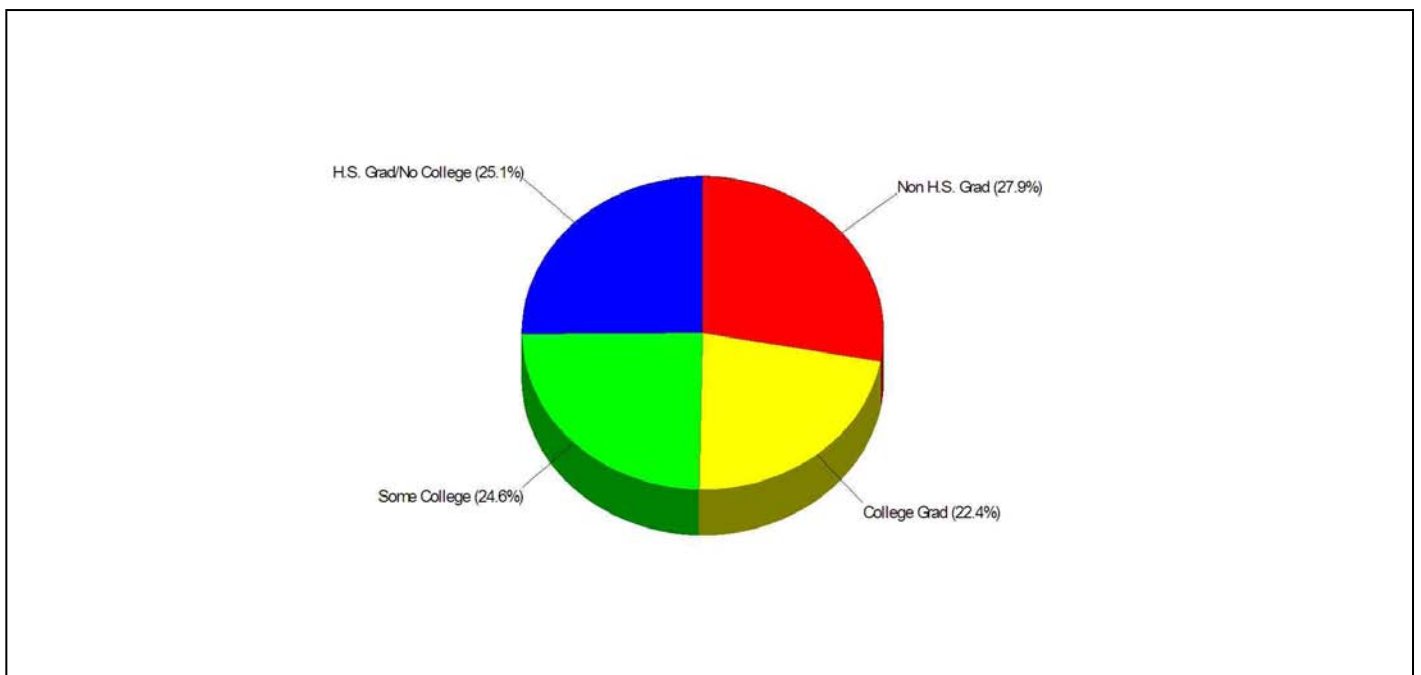

Parent Education Level FOR MODESTO CITY HIGH

Prepared by Irene Lai Chan, REALTOR®