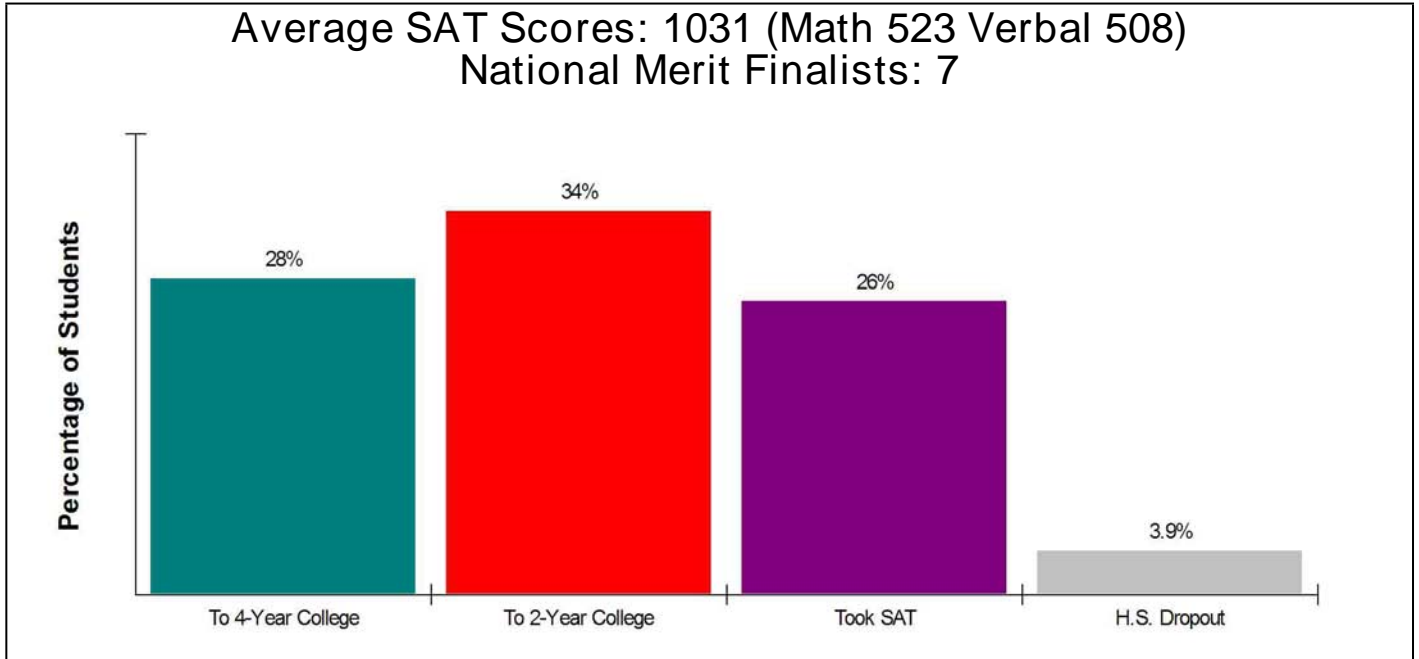

High School Statistics FOR MODESTO CITY HIGH

Average SAT Scores: 1031 (Math 523 Verbal 508)
National Merit Finalists: 7