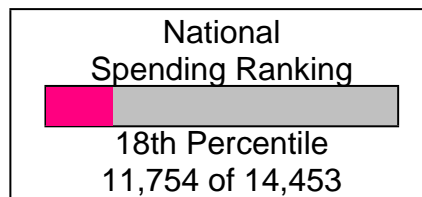

High School Statistics FOR SALIDA UNION ELEMENTARY

Information Not Available For This Area

School Expenditures FOR SALIDA UNION ELEMENTARY

Expenditures Per Student
$7,191