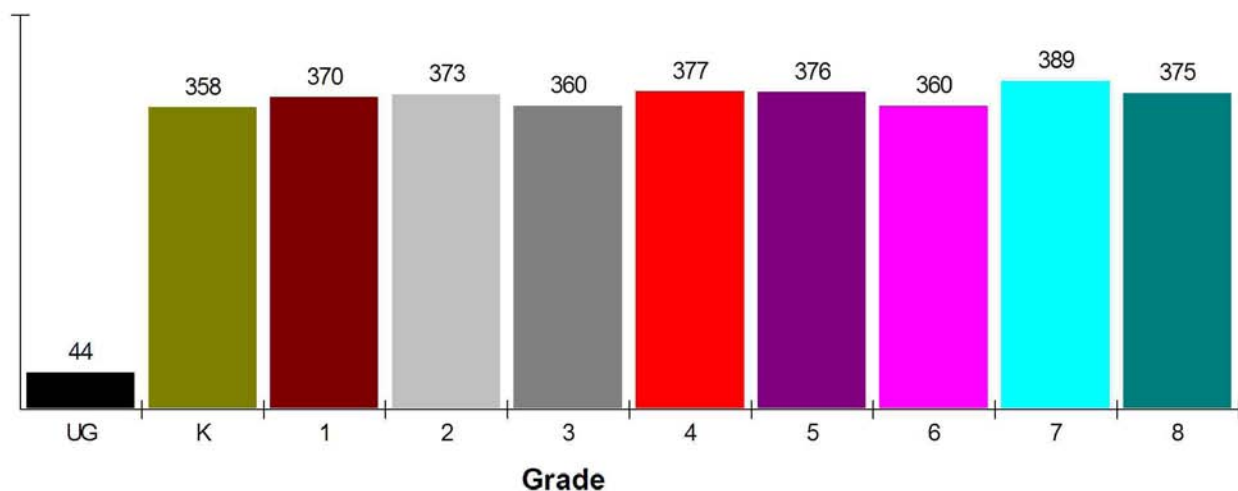

## Student Enrollment By Grade FOR SALIDA UNION ELEMENTARY

Total Enrollment = 3,382

National Enrollment Ranking: 4,082 of 15,679 (73rd Percentile)

State Enrollment Ranking: 423 of 1,055 (60th Percentile)