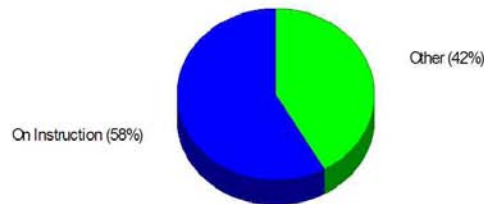

High School Statistics FOR SALIDA UNION ELEMENTARY

Information Not Available For This Area

School Expenditures FOR SALIDA UNION ELEMENTARY

Expenditures Per Student
$7,191