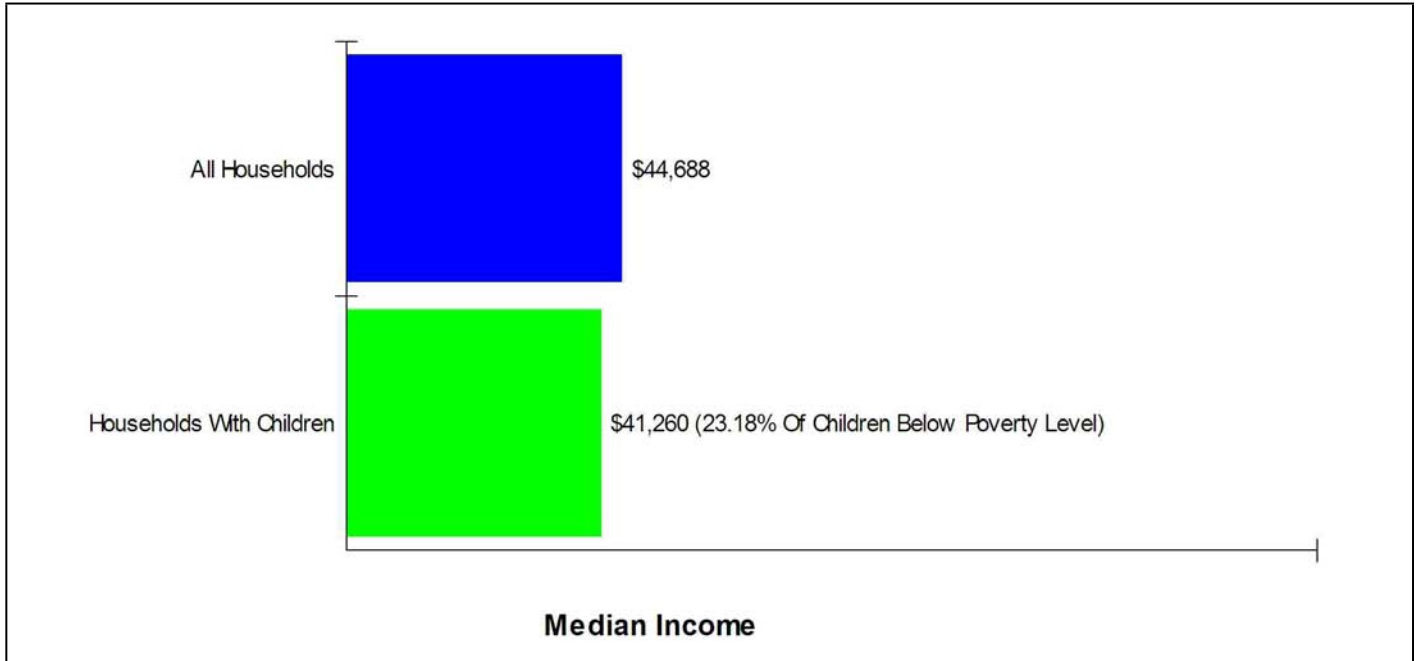

Income FOR MODESTO CITY HIGH